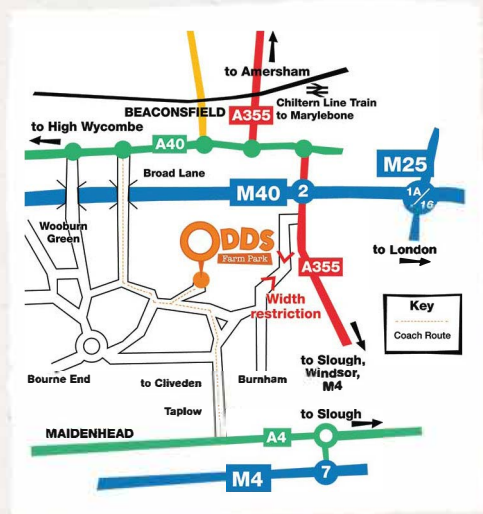

Once here, simply give your child's name and the host child's name at the Entrance and let the celebrations begin!

oddsfarm.co.uk

Odds Farm Park

Wooburn Common, Bucks HP10 0LX

T 01628 520 188

Open 10am - 5.30pm